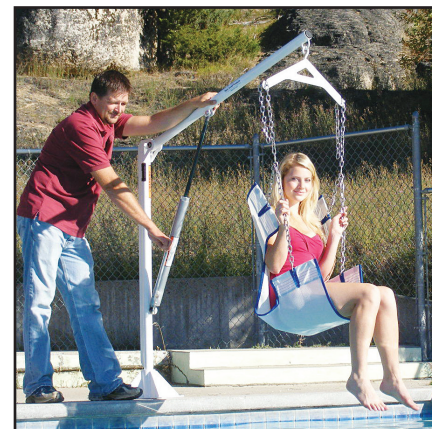

Shown with optional Surface Mount Anchor